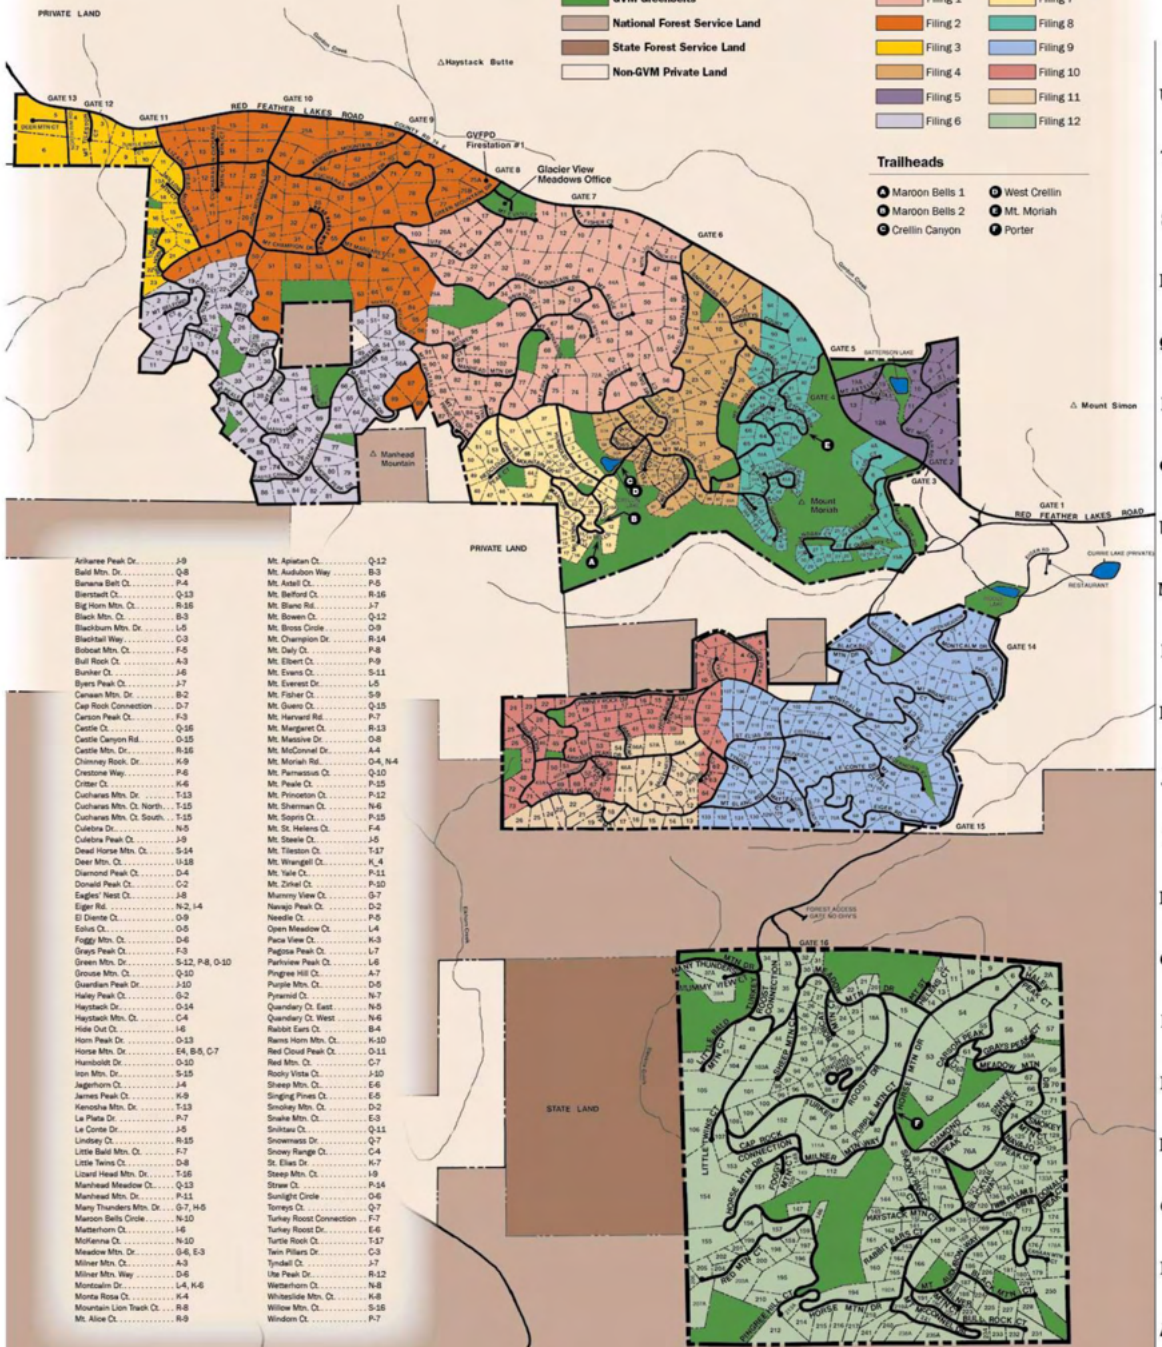

Glacier View Meadows

1417 Green Mountain Drive • Livermore, Colorado 80536 • Phone (970)493-6812 • FAX (970)493-4086

Glacier View Meadows Community Legend

GVM Greenbelts & Non-GVM Properties

- GVM Greenbelts
- National Forest Service Land
- State Forest Service Land
- Non-GVM Private Land

GVM Private Properties

- Filing 1
- Filing 2
- Filing 3
- Filing 4
- Filing 5
- Filing 6
- Filing 7
- Filing 8
- Filing 9
- Filing 10
- Filing 11
- Filing 12

Trailheads

- Maroon Bells 1
- Maroon Bells 2
- Crellin Canyon
- West Crellin
- Mt. Moriah
- Porter

U
T
S
R
Q
P
O
N
M
L
K
J
I
H
G
F
E
D
C
B
A